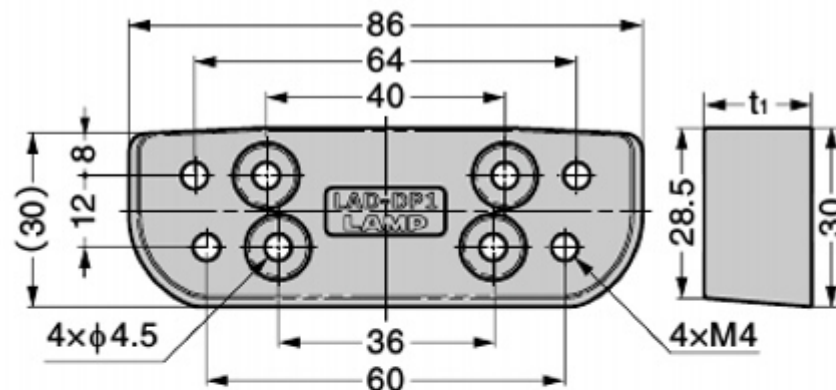

SPACER LAD-DP

For over 25mm thickness door.

RoHS	CAD	Item Code	Item Name	t_1	Door Thickness (t)	Material	Colour	Weight (g)	Box (pcs)
		170-028-234	LAD-DP1	18	25~35	POM	Grey	58	50
		170-028-235	LAD-DP2	25	30~40			67	50