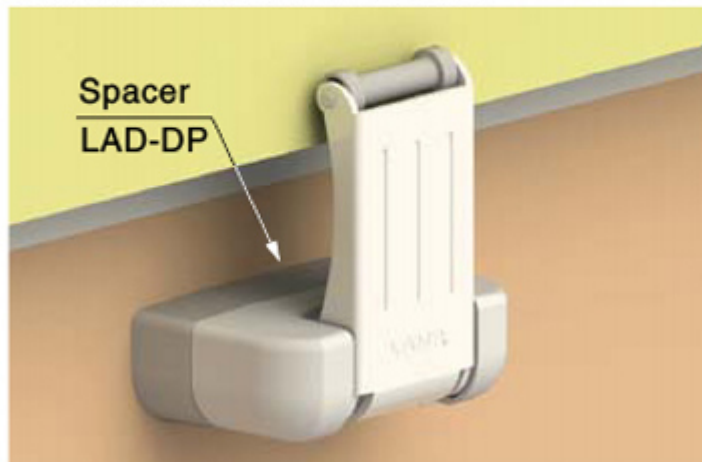

SPACER LAD-DP

For over 25mm thickness door.

RoHS	CAD	Item Code	Item Name	t_1	Door Thickness (t)	Material	Colour	Weight (g)	Box (pcs)
		170-028-234	LAD-DP1	18	25~35	POM	Grey	58	50
		170-028-235	LAD-DP2	25	30~40			67	50