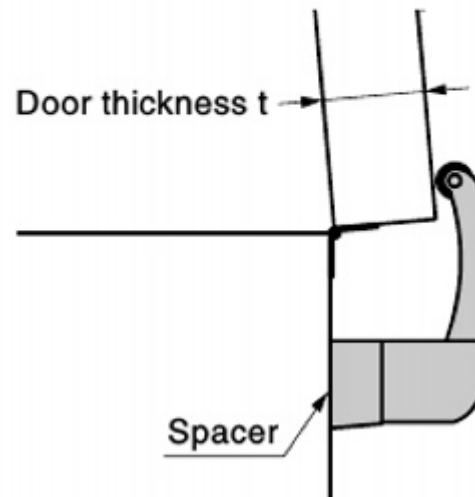

SPACER LAD-DP

For over 25mm thickness door.

RoHS	CAD	Item Code	Item Name	t_1	Door Thickness (t)	Material	Colour	Weight (g)	Box (pcs)
		170-028-234	LAD-DP1	18	25~35	POM	Grey	58	50
		170-028-235	LAD-DP2	25	30~40			67	50